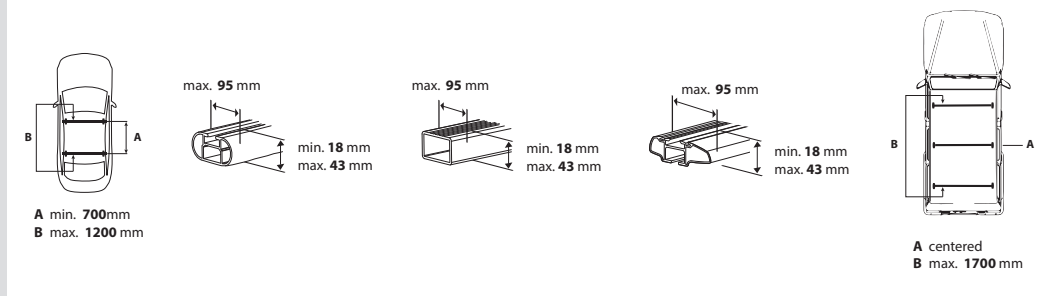

SPECIFICATIONS XL L

DISTANCE BETWEEN THE ROOF CARRIERS IN IN MM.

The Hapro Vista can be expanded with a range of useful accessories. This range continues to expand.
For more information, scan the QR code or visit our website: www.vdlhapro.com/haprovista

SPECIFICATIONS	XL	L
Dimensions & capacity		
Sleeping capacity	4	2
Dimensions closed (LxWxH)	218 x 134 x 35 cm	218 x 134 x 35 cm
Dimensions opened (LxWxH)	218 x 224 x 127 cm	218 x 134 x 127 cm
Inside dimensions opened (LxWxH)	207 x 220 x 110 cm	207 x 130 x 110 cm
Maximum load	350 kg	350 kg
Opened and closed in 90 sec.	✓	✓