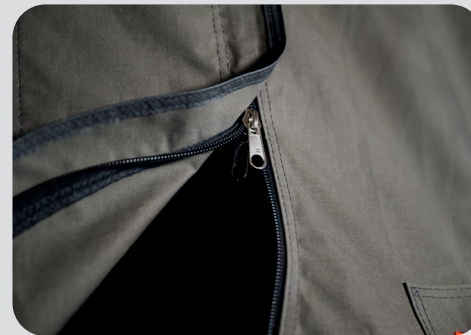

Fine mesh ventilation openings on both sides, top and front of the tent ensure optimum air circulation and a pleasant climate inside the tent. De Waard's renowned heavy-duty zips, specially designed for intensive use, and the UV-resistant PVC roof window with blackout blind also guarantee maximum convenience and comfort.