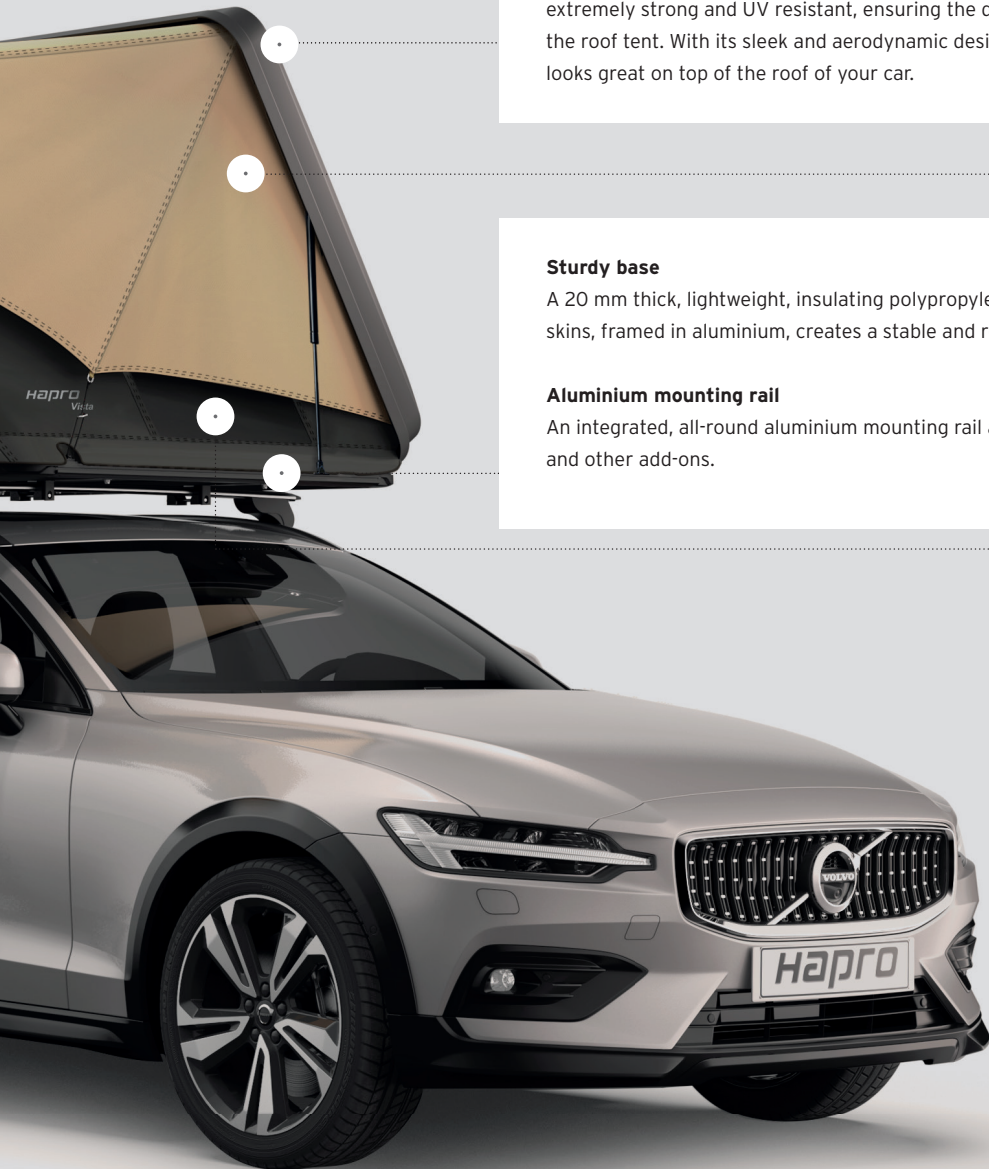

Fine mesh ventilation openings on both sides, top and front of the tent ensure optimum air circulation and a pleasant climate inside the tent. De Waard's renowned heavy-duty zips, specially designed for intensive use, and the UV-resistant PVC roof window with blackout blind also guarantee maximum convenience and comfort.

Telescopic ladder

The ladder is integrated into the Vista's folding mechanism and can extend up to 210 cm, making it suitable for a wide range of vehicles. A longer 240 cm ladder and a 60 cm extension are available as accessories for taller vehicles.

Easy storage

The clever design allows mattress, pillows and sleeping bags to remain in the tent when the roof tent is folded in.

Made in the EU

The Hapro Vista is made entirely in the Netherlands, from parts exclusively sourced within the EU. This results in a lower carbon footprint and a tent made with fair labour.

Hardshell cover

The tough and impact-resistant hardshell cover is made from ABS / ASA material. This unique blend makes the cover extremely strong and UV resistant, ensuring the durability of the roof tent. With its sleek and aerodynamic design, it also looks great on top of the roof of your car.