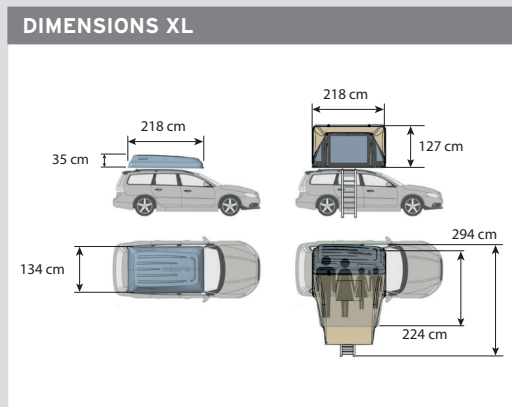

SPECIFICATIONS XL L