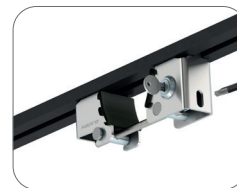

Discover every detail

Panoramic roof window

At night, enjoy a magical view of the starry sky as you slowly drift off to sleep. Prefer a darker sleeping environment? Simply use the blackout curtain to close the roof window.

Windproof and silent

The innovative and patented tensioning system with telescopic poles integrated into the aluminium frame ensures a storm-proof ensemble up to 8 Bft and guarantees quick, easy and, above all, tight tensioning of the cotton tent fabric. This ensures quiet nights with no rattling of tent parts, even in strong winds.

Openings and blackout

The entrance, panoramic skylight and side vents are fitted with fine-mesh mosquito nets. The tent can easily be completely darkened with blackout curtains.

Uni-Fit roof tent clamps

Patented Uni-Fit roof tent clamps with anti-theft system ensure quick, safe and easy mounting of the Hapro Vista to roof bars or a roof rack.