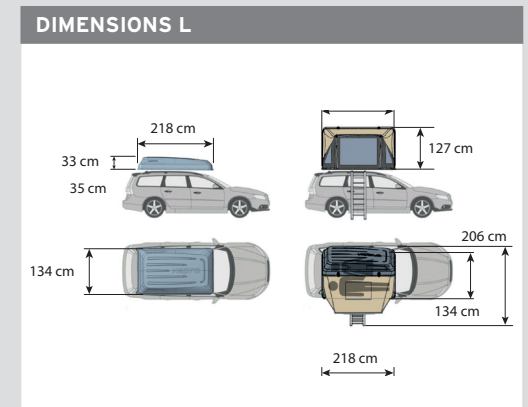

SPECIFICATIONS XL L